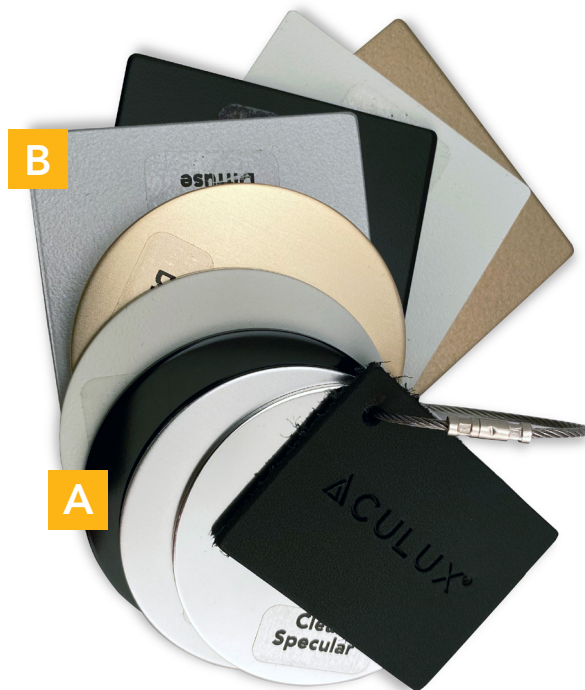

## Trims Finish Chip Set

### Indisputably Stunning

All of our Aculux trim finishes are now available in a convenient chip set allowing you to specify with confidence and precision. Each chip set is either in a round or square shape to represent our round and square trims finishes. In addition, a label has been affixed to each finish chip for easy identification.

### Trims Finish Chip Set includes:

- A Round Finishes**
- Clear Specular
  - Clear Diffuse
  - White Paint
  - Wheat Diffuse
  - Black Specular

- B Square Finishes:**
- Clear Diffuse
  - White Paint (also used on Round and Square Bevel and Pinhole Trim styles)
  - Black Diffuse (also used on Round and Square Bevel and Pinhole Trim styles)
  - Wheat Diffuse

- C Aculux-branded protective storage pouch with drawstrings**

Disclaimer: This sample is representative of the above production finishes and due to surface and manufacturing variances, may not exactly match production. Specifications subject to change without notice.